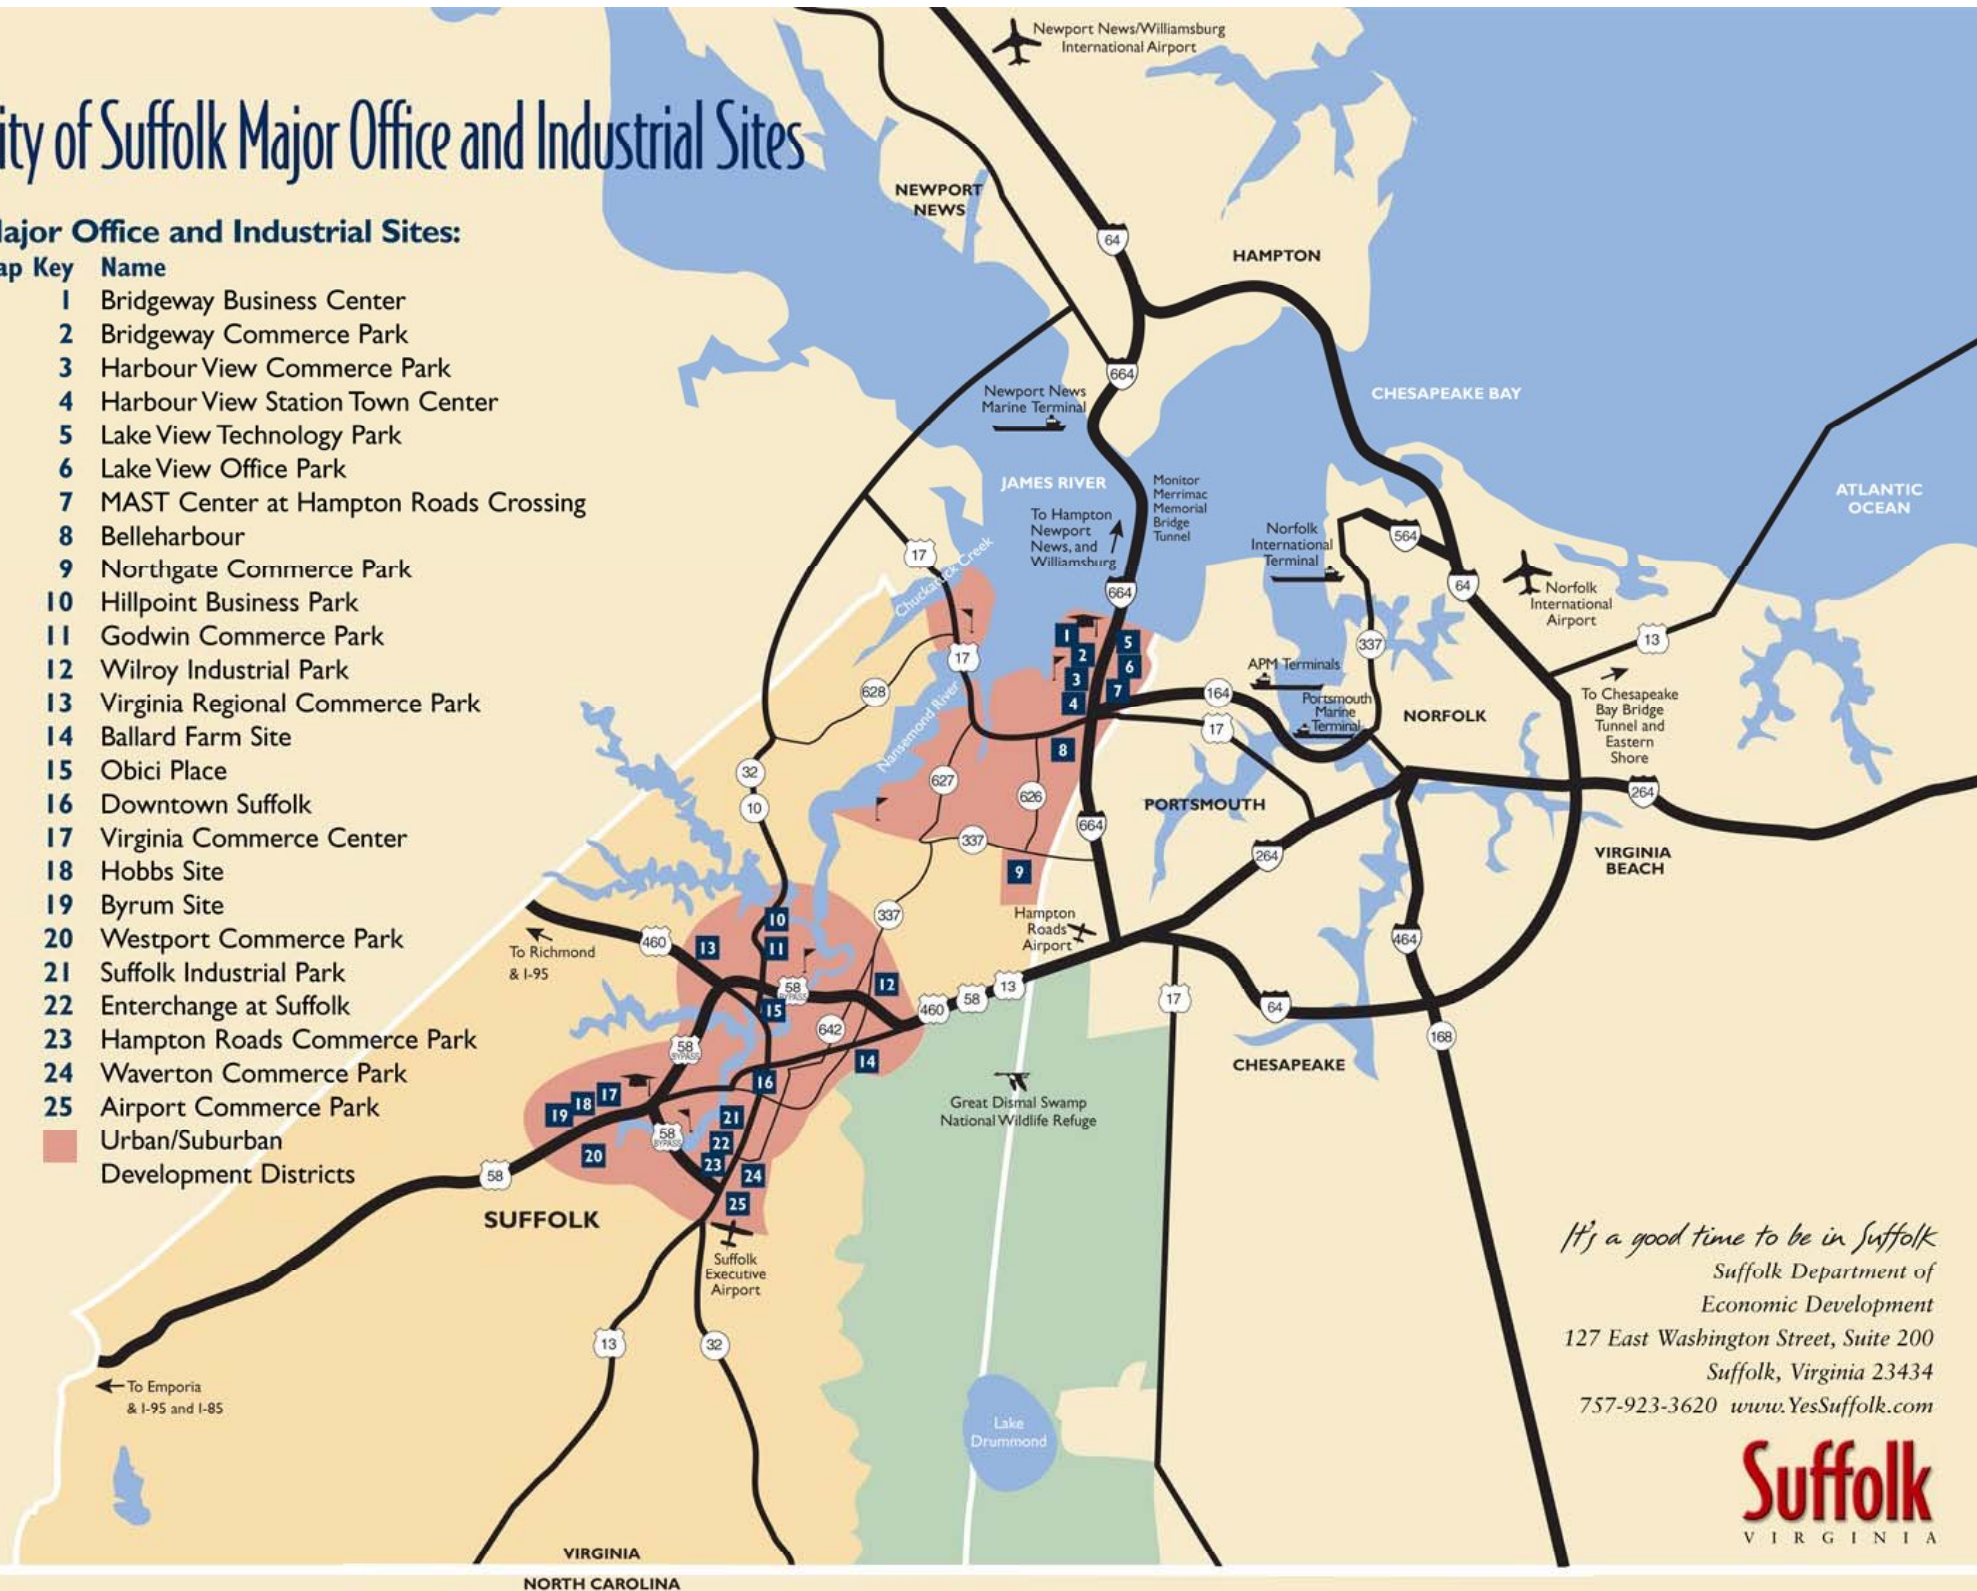

City of Suffolk Major Office and Industrial Sites

Major Office and Industrial Sites:

Map Key Name

1. 1 Bridgeway Business Center
2. 2 Bridgeway Commerce Park
3. 3 Harbour View Commerce Park
4. 4 Harbour View Station Town Center
5. 5 Lake View Technology Park
6. 6 Lake View Office Park
7. 7 MAST Center at Hampton Roads Crossing
8. 8 Belleharbour
9. 9 Northgate Commerce Park
10. 10 Hillpoint Business Park
11. 11 Godwin Commerce Park
12. 12 Wilroy Industrial Park
13. 13 Virginia Regional Commerce Park
14. 14 Ballard Farm Site
15. 15 Obici Place
16. 16 Downtown Suffolk
17. 17 Virginia Commerce Center
18. 18 Hobbs Site
19. 19 Byrum Site
20. 20 Westport Commerce Park
21. 21 Suffolk Industrial Park
22. 22 Enterchange at Suffolk
23. 23 Hampton Roads Commerce Park
24. 24 Waverton Commerce Park
25. 25 Airport Commerce Park

Urban/Suburban
Development Districts

It's a good time to be in Suffolk
Suffolk Department of
Economic Development
127 East Washington Street, Suite 200
Suffolk, Virginia 23434
757-923-3620 www.YesSuffolk.com